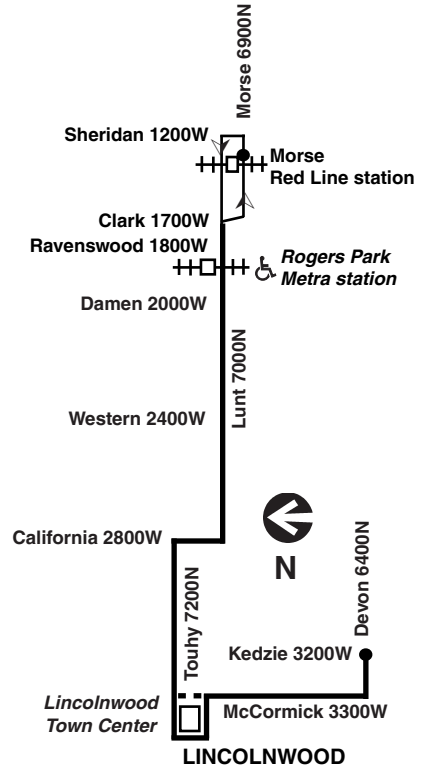

Chicago Transit Authority

96 Lunt

Effective Jun. 5, 2023

**Buses do not enter Lincolnwood Town Center before 8:55am.
Board/alight on McCormick**

 All CTA buses are accessible

transitchicago.com/bus/96

Eastbound

LV Devon/ Kedzie	Lincoln- wood Town Ctr	Lunt/ Western	AR Morse Red Line
5:26a	-----	5:34a	5:42a
5:49	-----	5:57	6:05
6:10	-----	6:19	6:28
6:32	-----	6:42	6:51
6:47	-----	6:57	7:06
7:02	-----	7:12	7:22
7:18	-----	7:29	7:39
7:35	-----	7:45	7:55
7:52	-----	8:02	8:12
8:09	-----	8:19	8:29
8:34	-----	8:44	8:53
9:00	9:03a	9:13	9:21
9:30	9:33	9:43	9:52
10:00	10:03	10:13	10:22
10:30	10:33	10:43	10:52
11:00	11:03	11:13	11:22
11:30	11:33	11:43	11:53
12:00p	12:03p	12:13p	12:23p
12:30	12:33	12:44	12:53
1:00	1:03	1:14	1:23
1:30	1:33	1:44	1:53
2:00	2:03	2:14	2:23
2:30	2:33	2:44	2:54
3:00	3:03	3:14	3:24
3:30	3:33	3:44	3:54
3:50	3:53	4:04	4:14
4:10	4:13	4:24	4:34
4:30	4:33	4:44	4:54
4:50	4:54	5:06	5:15
5:12	5:16	5:28	5:38
5:34	5:38	5:50	5:59
6:06	6:10	6:21	6:30
6:37	6:41	6:52	7:01

Westbound

LV Morse Red Line	Lunt/ Western	Lincoln- wood Town Ctr	AR Devon/ Kedzie
5:46a	5:55a	-----	6:05a
6:09	6:18	-----	6:28
6:32	6:41	-----	6:51
6:55	7:04	-----	7:14
7:10	7:20	-----	7:30
7:26	7:36	-----	7:47
7:43	7:53	-----	8:04
7:59	8:10	-----	8:21
8:16	8:27	-----	8:38
8:33	8:44	-----	8:55
8:58	9:09	9:17a	9:22
9:28	9:38	9:46	9:51
9:58	10:08	10:16	10:21
10:28	10:38	10:46	10:52
10:58	11:08	11:16	11:22
11:28	11:38	11:47	11:53
11:58	12:08p	12:17p	12:23p
12:28p	12:38	12:48	12:54
12:58	1:08	1:18	1:24
1:28	1:38	1:48	1:54
1:58	2:08	2:18	2:24
2:28	2:39	2:48	2:54
2:58	3:09	3:18	3:24
3:28	3:39	3:48	3:54
3:58	4:09	4:18	4:24
4:18	4:29	4:38	4:45
4:38	4:49	4:59	5:06
4:58	5:10	5:20	5:27
5:19	5:31	5:41	5:49
5:42	5:54	6:04	6:11
6:04	6:16	6:25	6:32
6:34	6:45	6:54	7:00
7:05	7:15	7:24	7:29